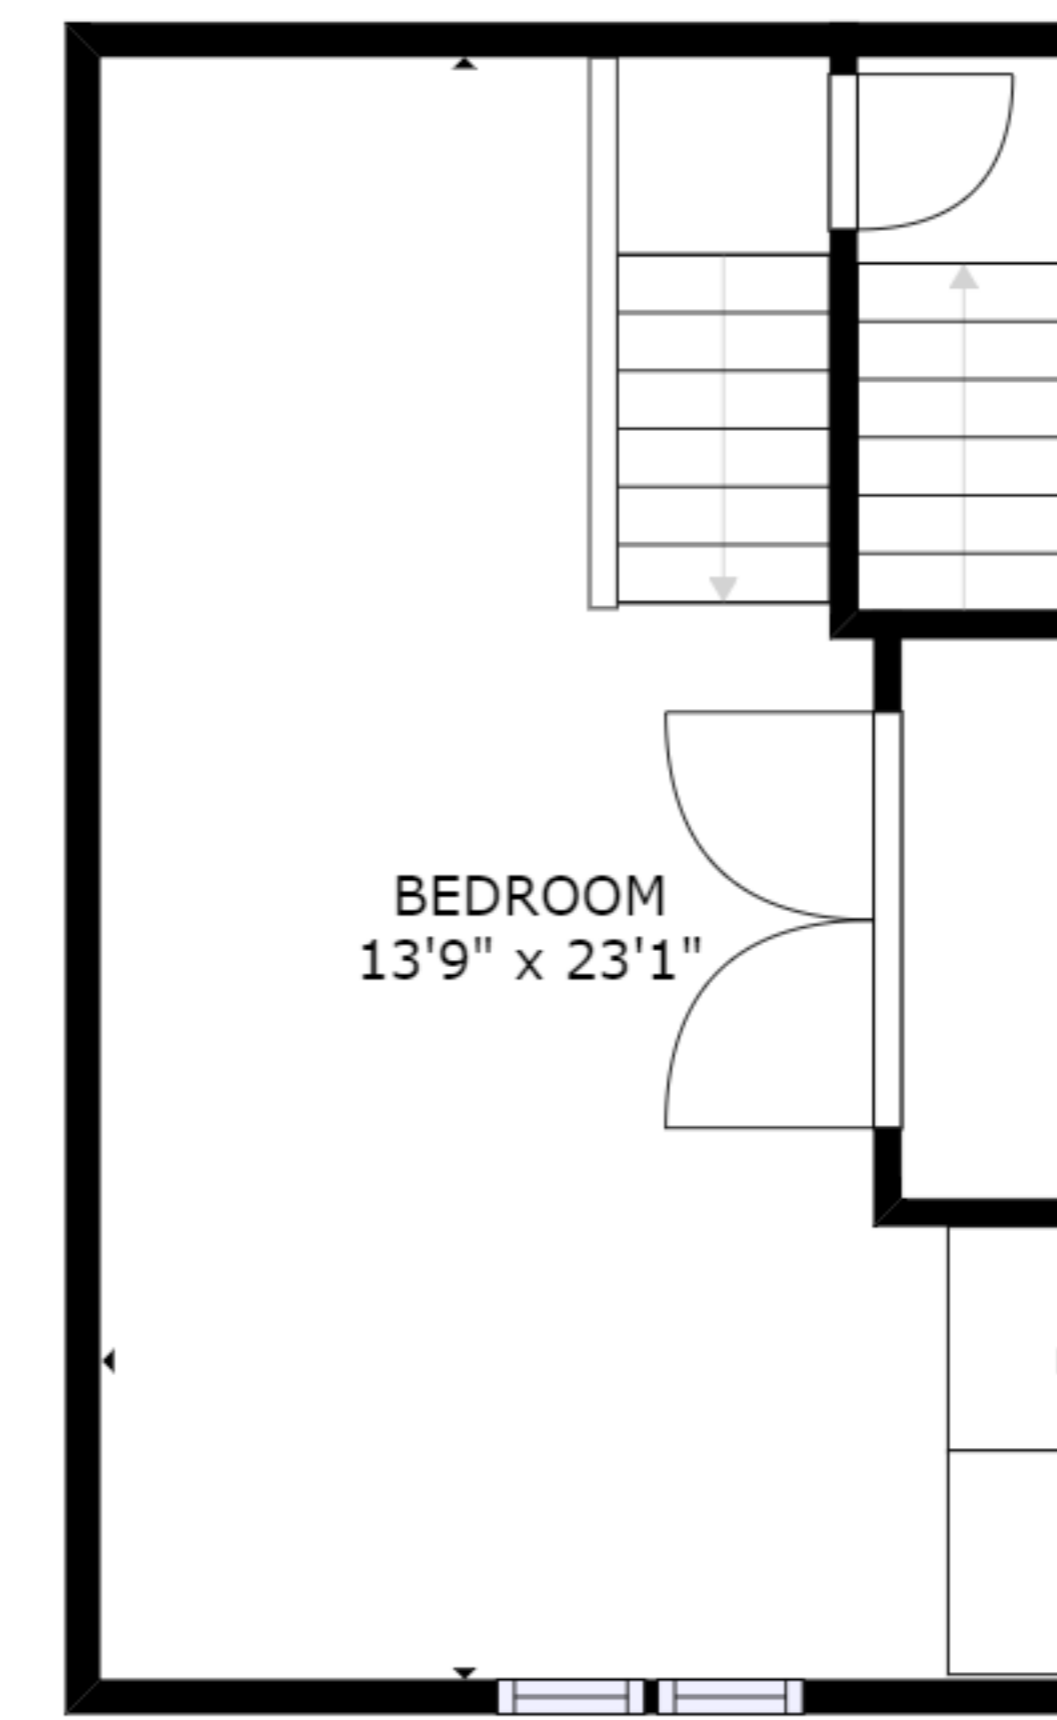

FLOOR 3

FLOOR 4

FLOOR 1

FLOOR 2

GROSS INTERNAL AREA
 FLOOR 1: 627 sq. ft, FLOOR 2: 879 sq. ft
 FLOOR 3: 943 sq. ft, FLOOR 4: 318 sq. ft
 EXCLUDED AREAS: , REDUCED HEADROOM BELOW 1.5M: 11 sq. ft
 TOTAL: 2768 sq. ft
 SIZES AND DIMENSIONS ARE APPROXIMATE, ACTUAL MAY VARY.