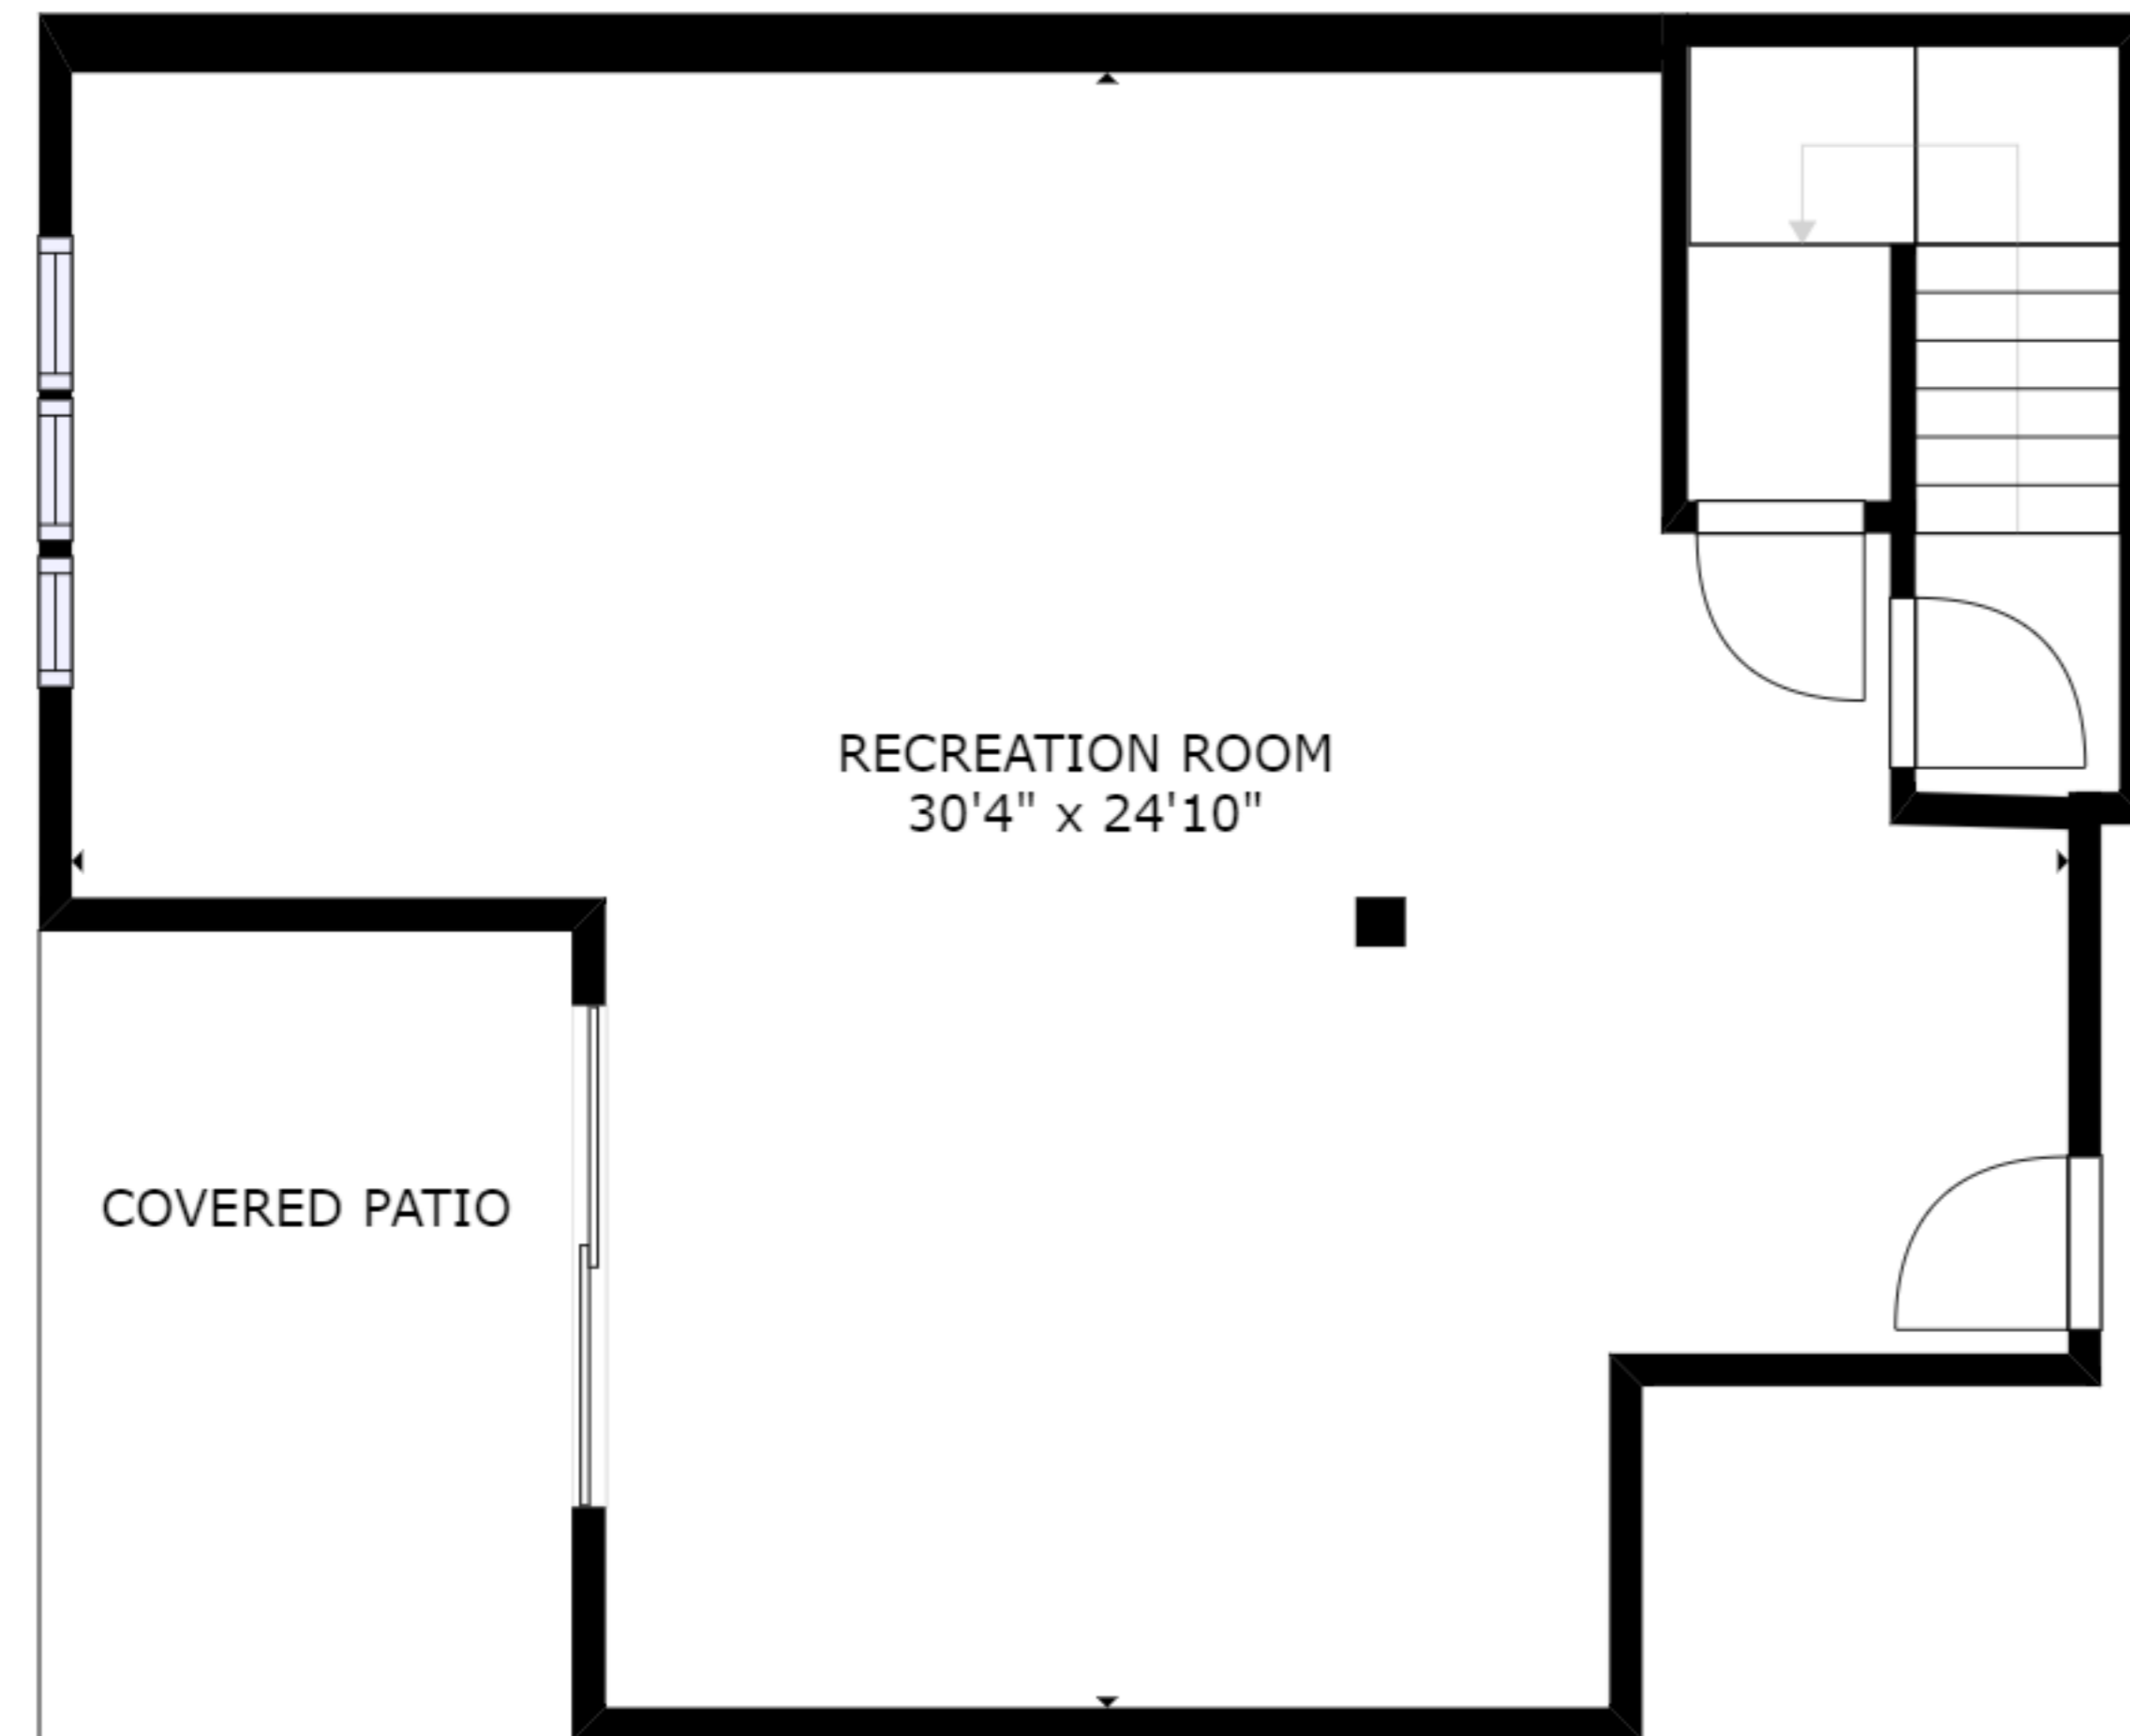

FLOOR 3

FLOOR 4

FLOOR 1

FLOOR 2

GROSS INTERNAL AREA
 FLOOR 1: 627 sq. ft, FLOOR 2: 879 sq. ft
 FLOOR 3: 943 sq. ft, FLOOR 4: 318 sq. ft
 EXCLUDED AREAS: , REDUCED HEADROOM BELOW 1.5M: 11 sq. ft
 TOTAL: 2768 sq. ft
 SIZES AND DIMENSIONS ARE APPROXIMATE, ACTUAL MAY VARY.