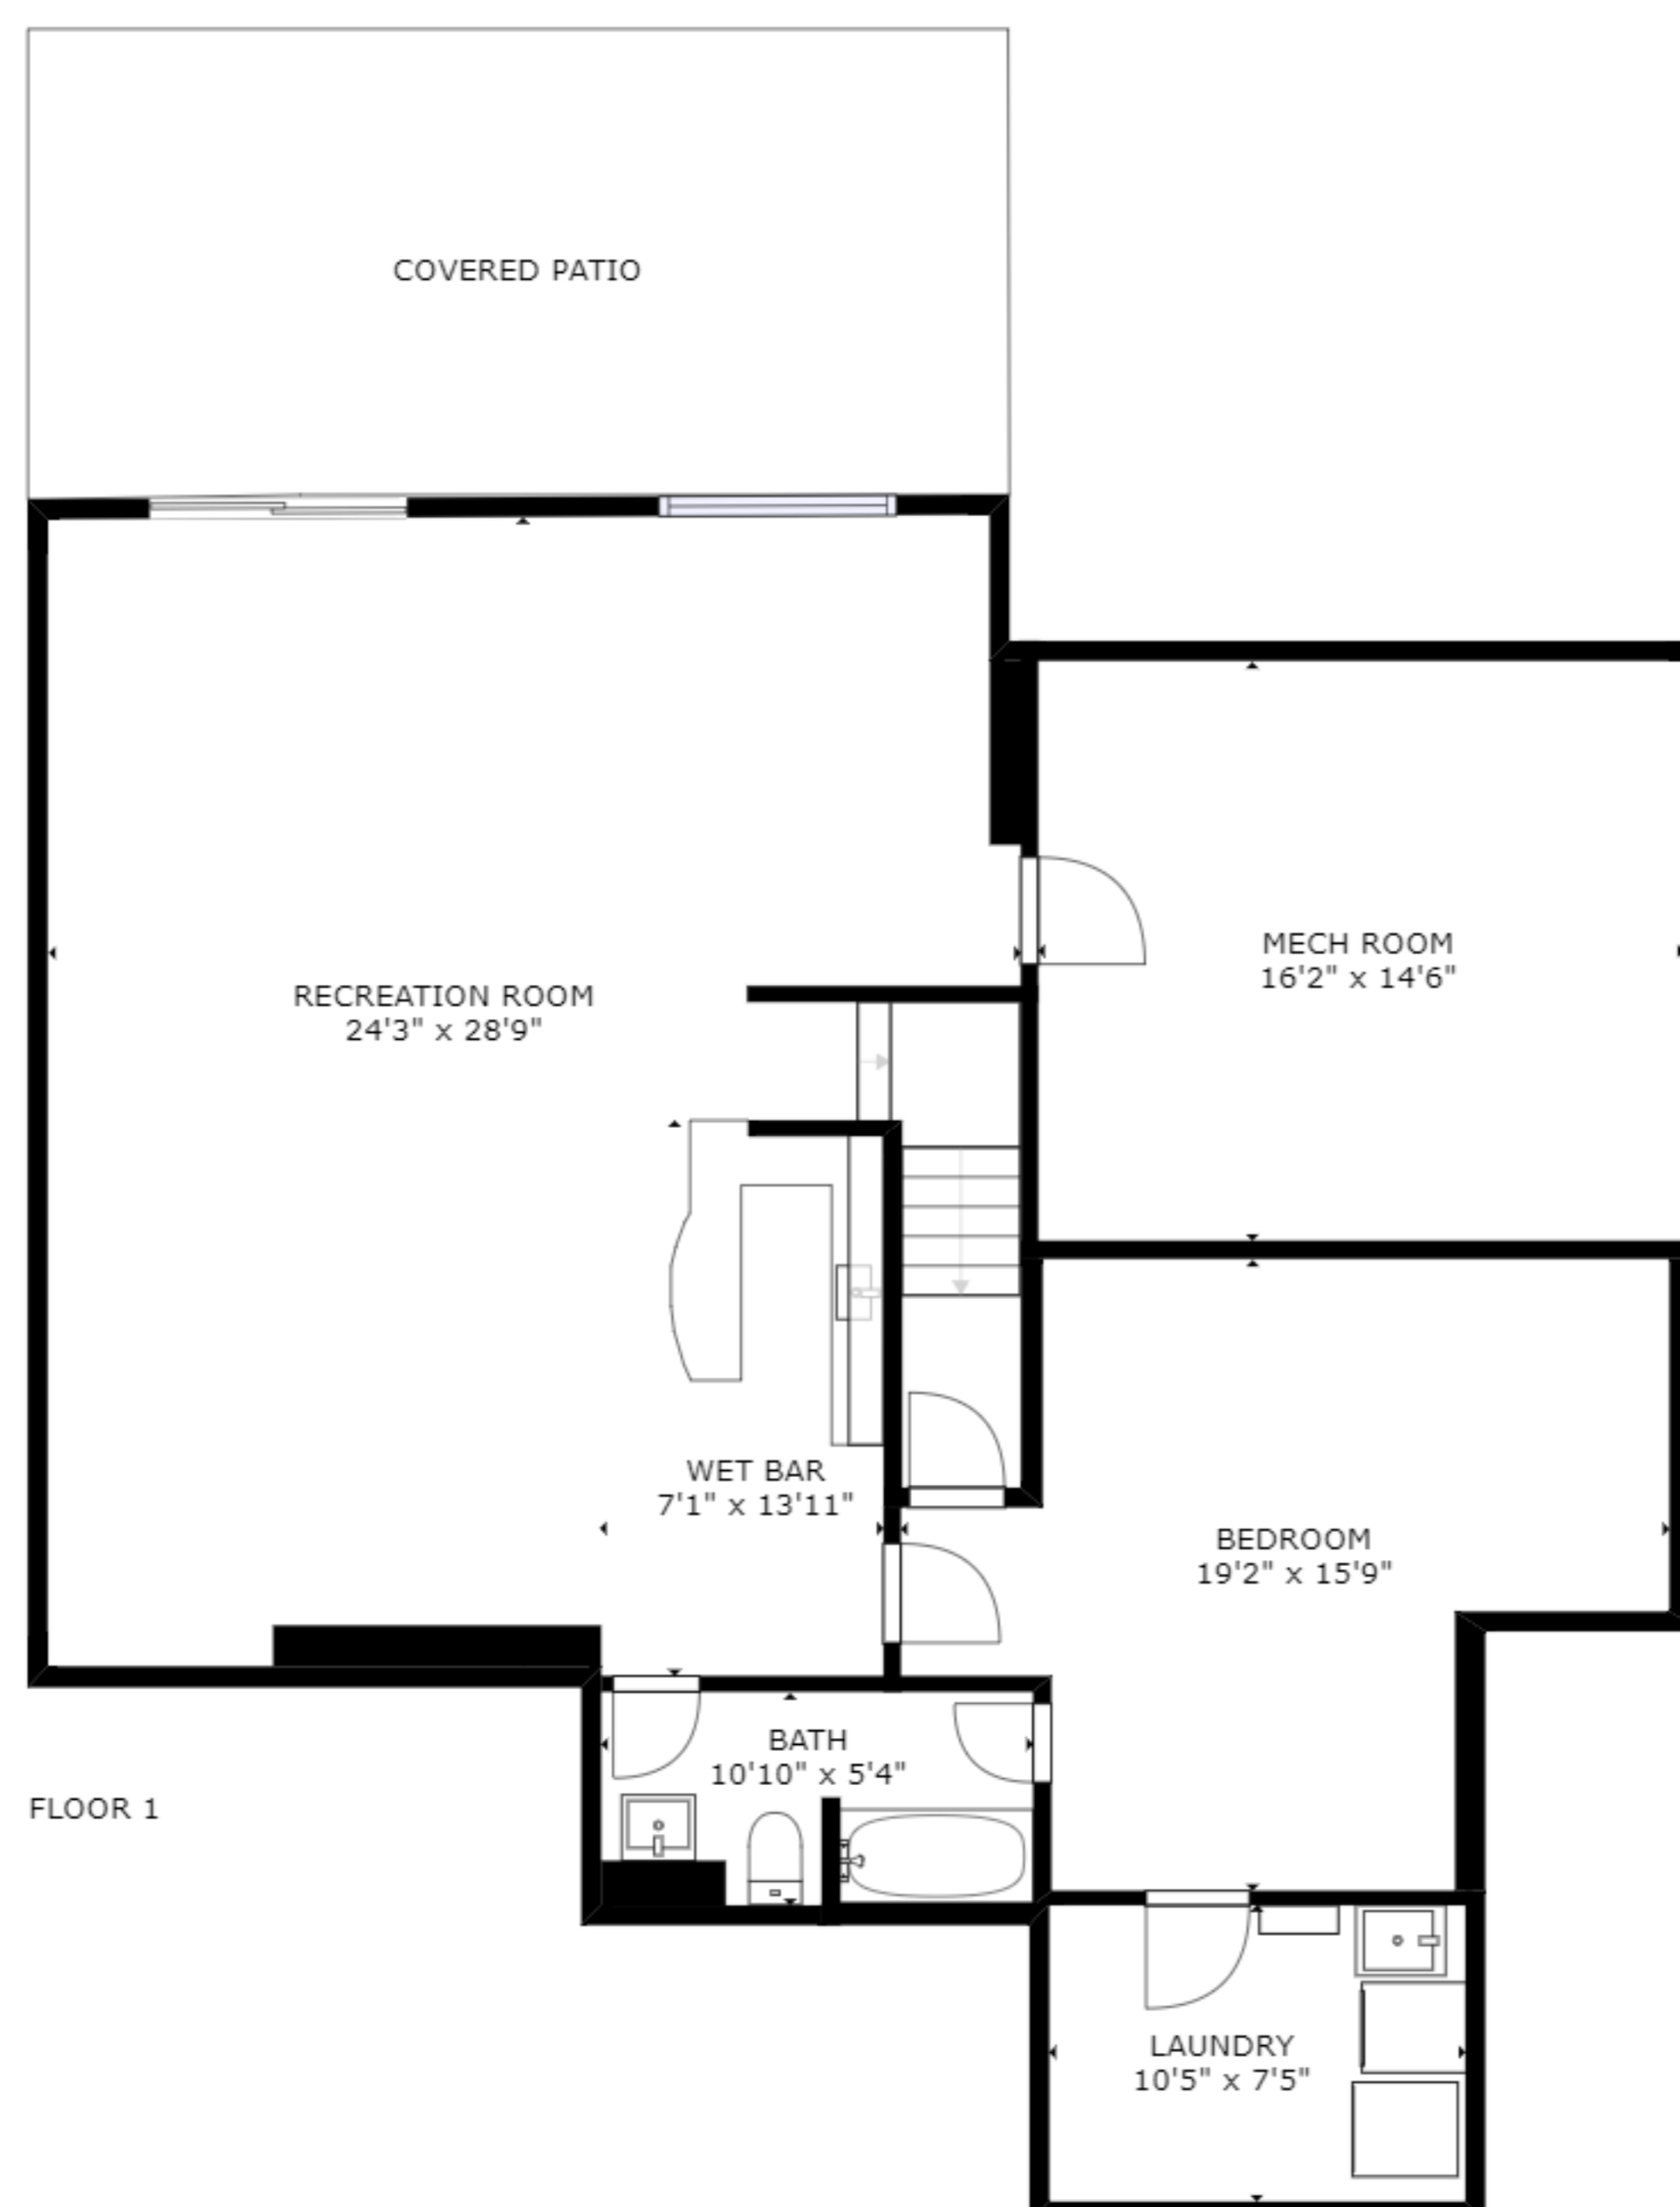

FLOOR 3

FLOOR 1

FLOOR 2

GROSS INTERNAL AREA  
 FLOOR 1: 1301 sq. ft, FLOOR 2: 1422 sq. ft  
 FLOOR 3: 444 sq. ft  
 TOTAL: 3167 sq. ft

SIZES AND DIMENSIONS ARE APPROXIMATE, ACTUAL MAY VARY.